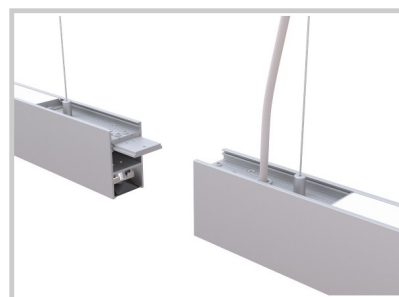

Reference: F01214

LINE-U F01214

Lenght (mm)	1493
Width (mm)	38
Depth (mm)	66
System power (W)	↑ 30W/30W ↓
Luminous flow (lm)	↑ 3550lm/3050lm ↓
Voltage	200-240V AC
Degree of protection	IP20
Luminaire life (h)	L80 - 50'000H
Driver lifetime (h)	50'000H
Beam angle	↑ 115°/50° ↓
Finishing	Argent RAL9006
Light source	Seoul 2835 LEDs
UGR	6
IK resistance	IK05
MacAdam	3
IRC	80
Diffuser	PC
Fixation	Suspendu
Driver brand	BOKE
Driver output amperage	1550-2000mA
Driver output voltage	6-42V DC
Protection class	Class I
Warranty	5 years
Color temperature	4000K
Light regulation	On-off
Operating temperature	-20°C ~40°C