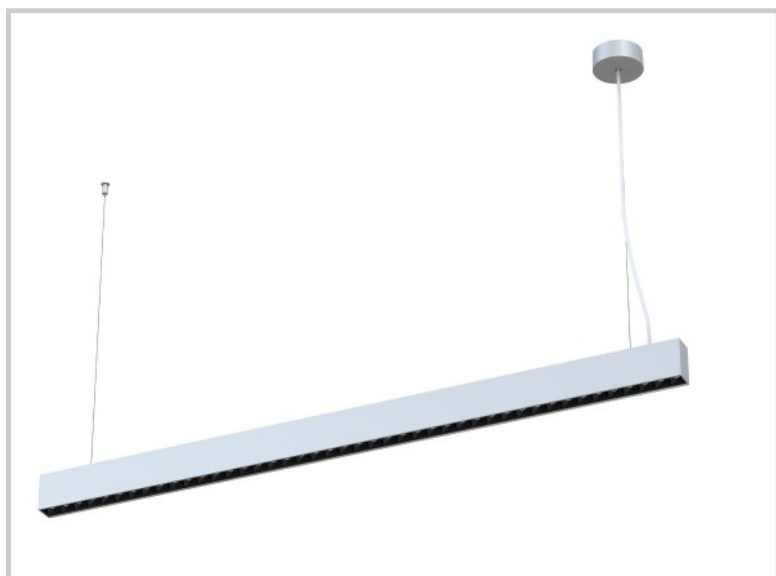

Reference: F01214

LINE-U F01214

Lenght (mm)	1493
Width (mm)	38
Depth (mm)	66
System power (W)	↑ 30W/30W ↓
Luminous flow (lm)	↑ 3550lm/3050lm ↓
Voltage	200-240V AC
Degree of protection	IP20
Luminaire life (h)	L80 - 50'000H
Driver lifetime (h)	50'000H
Beam angle	↑ 115°/50° ↓
Finishing	Argent RAL9006
Light source	Seoul 2835 LEDs
UGR	6
IK resistance	IK05
MacAdam	3
IRC	80
Diffuser	PC
Fixation	Suspendu
Driver brand	BOKE
Driver output amperage	1550-2000mA
Driver output voltage	6-42V DC
Protection class	Class I
Warranty	5 years
Color temperature	4000K
Light regulation	On-off
Operating temperature	-20°C ~40°C