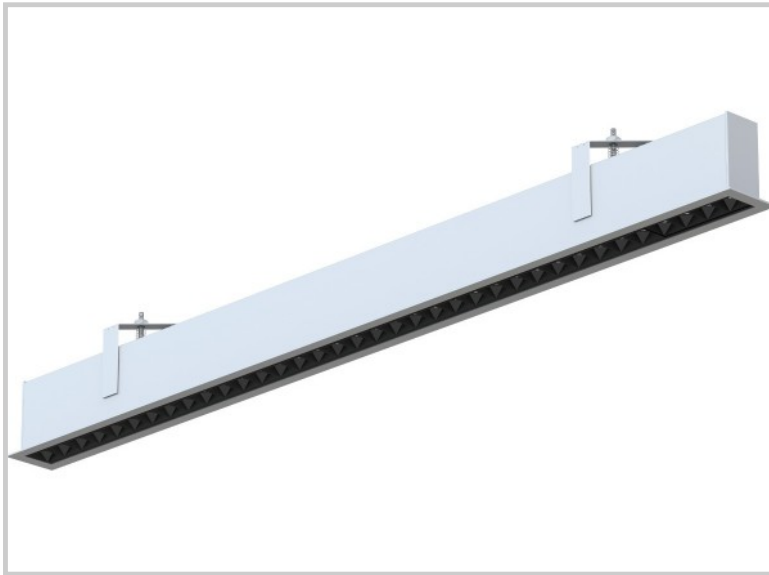

Reference: F01267

LINE-E F01267

Lenght (mm)	1192
Width (mm)	60
Depth (mm)	80
System power (W)	40W
Luminous flow (lm)	4000lm
Voltage	200-240V AC
Degree of protection	IP20
Luminaire life (h)	L80 - 50'000H
Driver lifetime (h)	50'000H
Beam angle	50° ↓
Finishing	Argent RAL9006
Light source	Seoul 2835 LEDs
UGR	10
IK resistance	IK05
MacAdam	3
IRC	80
Diffuser	PC
Fixation	Encastré
Driver brand	BOKE
Driver output amperage	800-1000mA
Driver output voltage	6-42V DC
Protection class	Class I
Warranty	5 years
Color temperature	3000K
Light regulation	On-off
Operating temperature	-20°C ~40°C