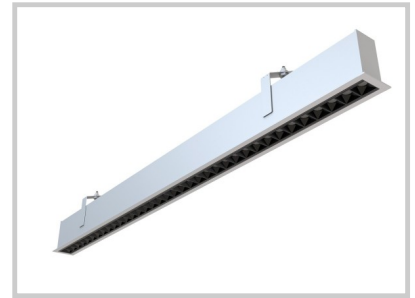

Reference: F01267

LINE-E F01267

Lenght (mm)	1192
Width (mm)	60
Depth (mm)	80
System power (W)	40W
Luminous flow (lm)	4000lm
Voltage	200-240V AC
Degree of protection	IP20
Luminaire life (h)	L80 - 50'000H
Driver lifetime (h)	50'000H
Beam angle	50° ↓
Finishing	Argent RAL9006
Light source	Seoul 2835 LEDs
UGR	10
IK resistance	IK05
MacAdam	3
IRC	80
Diffuser	PC
Fixation	Encastré
Driver brand	BOKE
Driver output amperage	800-1000mA
Driver output voltage	6-42V DC
Protection class	Class I
Warranty	5 years
Color temperature	3000K
Light regulation	On-off
Operating temperature	-20°C ~40°C