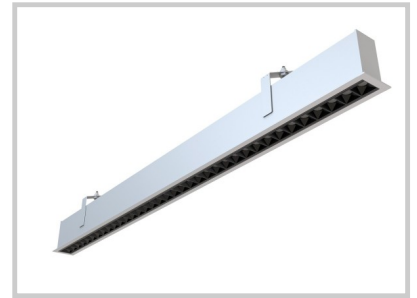

Reference: F01276

LINE-E F01276

Lenght (mm)	1192
Width (mm)	60
Depth (mm)	80
System power (W)	40W
Luminous flow (lm)	4000lm
Voltage	200-240V AC
Degree of protection	IP20
Luminaire life (h)	L80 - 50'000H
Driver lifetime (h)	50'000H
Beam angle	50° ↓
Finishing	Argent RAL9006
Light source	Seoul 2835 LEDs
UGR	10
IK resistance	IK05
MacAdam	3
IRC	80
Diffuser	PC
Fixation	Encastré
Driver brand	BOKE
Driver output amperage	550-1000mA
Driver output voltage	3-42V
Protection class	Class I
Warranty	5 years
Color temperature	3000K
Light regulation	DALI
Operating temperature	-20°C ~40°C