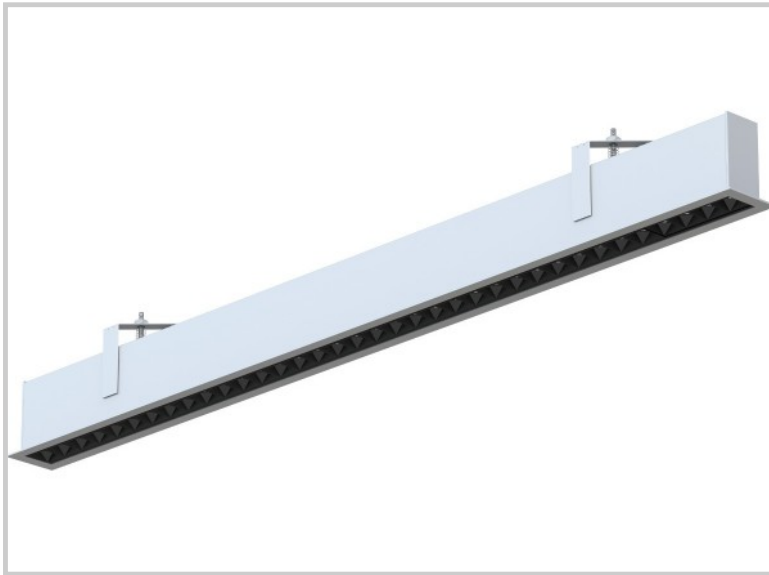

Reference: F01276

LINE-E F01276

Lenght (mm)	1192
Width (mm)	60
Depth (mm)	80
System power (W)	40W
Luminous flow (lm)	4000lm
Voltage	200-240V AC
Degree of protection	IP20
Luminaire life (h)	L80 - 50'000H
Driver lifetime (h)	50'000H
Beam angle	50° ↓
Finishing	Argent RAL9006
Light source	Seoul 2835 LEDs
UGR	10
IK resistance	IK05
MacAdam	3
IRC	80
Diffuser	PC
Fixation	Encastré
Driver brand	BOKE
Driver output amperage	550-1000mA
Driver output voltage	3-42V
Protection class	Class I
Warranty	5 years
Color temperature	3000K
Light regulation	DALI
Operating temperature	-20°C ~40°C