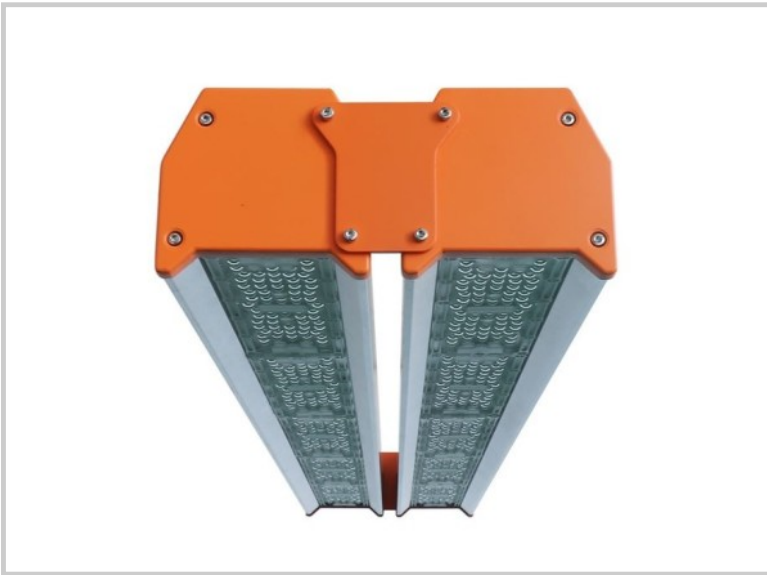

Reference: H20139

PRO300 H20139

Lenght (mm)	1207
Width (mm)	226
Depth (mm)	143
System power (W)	300W
Luminous flow (lm)	39000lm
Voltage	36V
Degree of protection	IP65
Beam angle	60/90
Finishing	Argent RAL9006
Light source	3030leds
IK resistance	IK07
Diffuser	PMMA
Fixation	Applique
Driver brand	MeanWell
Warranty	5 years
Color temperature	5000K
Operating temperature	T-25° +65°C