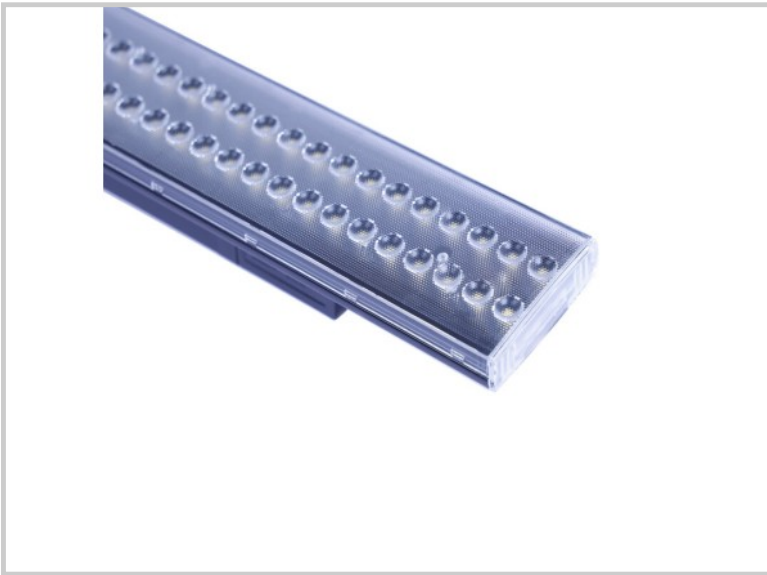

Reference: C3236

X-Line-0

Lenght (mm)	1200
Width (mm)	90
Height (mm)	49
System power (W)	28w/35w/36w/40w
Luminous flow (lm)	4480lm/5600lm/5760lm/6400lm
Voltage	220 - 240VAC
Degree of protection	I
Luminaire life (h)	50'000
Driver lifetime (h)	50'000
Beam angle	90°
Finishing	Black
Light source	SMD
MacAdam	<3
IRC	80Ra
Diffuser	Optique
Fixation	Quart de tour
CDL type	Direct
Connection	Rail Global 4 conducteurs triphasé
Driver output voltage	220 - 240VAC
Protection class	I
Matter	Acier
Warranty	5ans
Color temperature	6500K
Light regulation	On/Off
Operating temperature	-25° +60°C
Efficiency	160lm/W