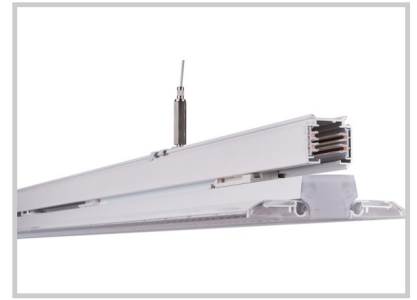

Reference: C3917

X-Line-3 C3917

Lenght (mm)	600
Width (mm)	60
Height (mm)	10
System power (W)	14w/16w/18w/20w
Luminous flow (lm)	2240lm/2560lm/2880lm/3200lm
Voltage	220 - 240VAC
Degree of protection	IP20
Luminaire life (h)	50'000
Driver lifetime (h)	50'000
Beam angle	30° x 30°
Finishing	White
Light source	SMD
MacAdam	<3
IRC	80Ra
Diffuser	Optique
Fixation	Quart de tour
CDL type	Direct
Connection	Rail Global 6 conducteurs triphasé
Driver output voltage	55-80V
Protection class	I
Matter	Acier
Warranty	5ans
Color temperature	2700K
Light regulation	Dali
Operating temperature	-25° +60°C
Efficiency	160lm/W