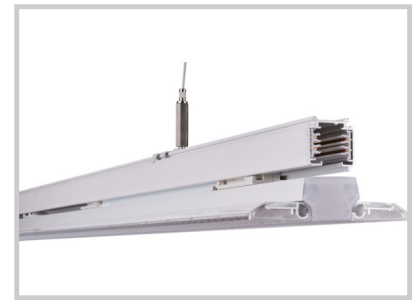

Reference: C4085

X-Line-3 C4085

Lenght (mm)	1493
Width (mm)	120
Height (mm)	54
System power (W)	35w/40w/45w/50w
Luminous flow (lm)	5600lm/6400lm/7200lm/8000lm
Voltage	220 - 240VAC
Degree of protection	IP20
Luminaire life (h)	50'000
Driver lifetime (h)	50'000
Beam angle	30° x 30°
Finishing	White
Light source	SMD
MacAdam	<3
IRC	80Ra
Diffuser	Optique
Fixation	Quart de tour
CDL type	Direct
Connection	Rail Global 6 conducteurs triphasé
Driver output voltage	55-80V
Protection class	I
Matter	Acier
Warranty	5ans
Color temperature	3500K
Light regulation	Dali
Operating temperature	-25° +60°C
Efficiency	160lm/W