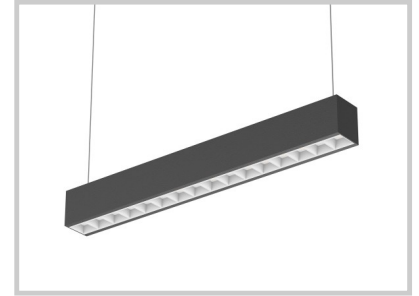

Reference: C11005

ORI 600 C11005

Lenght (mm)	604
Width (mm)	60
Height (mm)	70
System power (W)	20W
Luminous flow (lm)	2400lm
Voltage	200-240V AC
Degree of protection	IP20
Luminaire life (h)	50'000
Driver lifetime (h)	50'000
Beam angle	100°
Finishing	White
Light source	SDM
IRC	>80
Diffuser	Micro-reflecteur
Fixation	Applique / Suspendu
Matter	Aluminium / Plastique
Color temperature	3000K
Light regulation	On / Off
Operating temperature	-20°C ~45°C
Efficiency	~120lm/W
Notes	Anti-éblouisseur
Flicker	Non-scintillant
Weight	1,65Kg