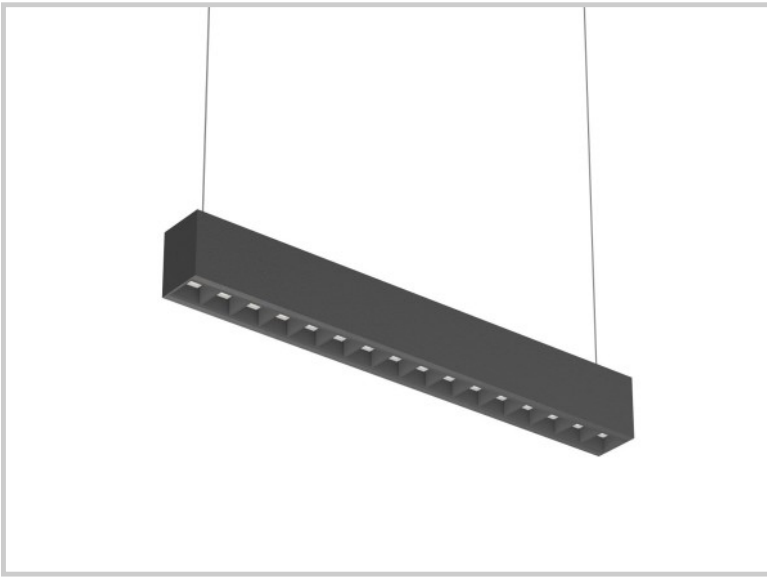

Reference: C11005

ORI 600 C11005

Lenght (mm)	604
Width (mm)	60
Height (mm)	70
System power (W)	20W
Luminous flow (lm)	2400lm
Voltage	200-240V AC
Degree of protection	IP20
Luminaire life (h)	50'000
Driver lifetime (h)	50'000
Beam angle	100°
Finishing	White
Light source	SDM
IRC	>80
Diffuser	Micro-reflecteur
Fixation	Applique / Suspendu
Matter	Aluminium / Plastique
Color temperature	3000K
Light regulation	On / Off
Operating temperature	-20°C ~45°C
Efficiency	~120lm/W
Notes	Anti-éblouisseur
Flicker	Non-scintillant
Weight	1,65Kg