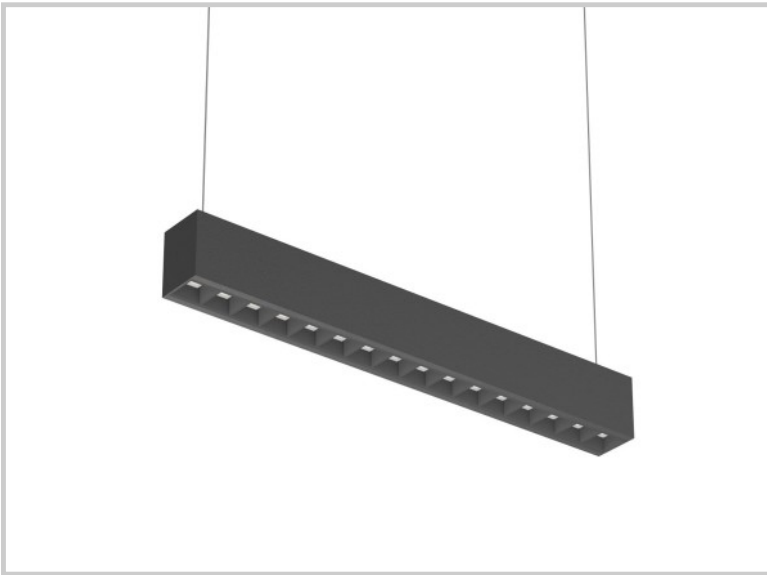

Reference: C11006

ORI 600 C11006

Lenght (mm)	604
Width (mm)	60
Height (mm)	70
System power (W)	20W
Luminous flow (lm)	2400lm
Voltage	200-240V AC
Degree of protection	IP20
Luminaire life (h)	50'000
Driver lifetime (h)	50'000
Beam angle	100°
Finishing	White
Light source	SDM
IRC	>80
Diffuser	Micro-reflecteur
Fixation	Applique / Suspendu
Matter	Aluminium / Plastique
Color temperature	4000K
Light regulation	On / Off
Operating temperature	-20°C ~45°C
Efficiency	~120lm/W
Notes	Anti-éblouisseur
Flicker	Non-scintillant
Weight	1,65Kg