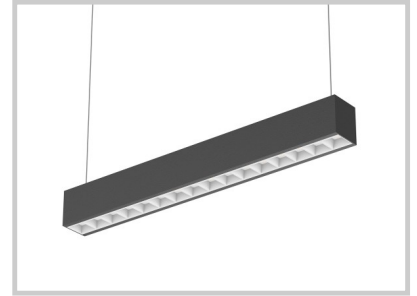

Reference: C11006

ORI 600 C11006

Lenght (mm)	604
Width (mm)	60
Height (mm)	70
System power (W)	20W
Luminous flow (lm)	2400lm
Voltage	200-240V AC
Degree of protection	IP20
Luminaire life (h)	50'000
Driver lifetime (h)	50'000
Beam angle	100°
Finishing	White
Light source	SDM
IRC	>80
Diffuser	Micro-reflecteur
Fixation	Applique / Suspendu
Matter	Aluminium / Plastique
Color temperature	4000K
Light regulation	On / Off
Operating temperature	-20°C ~45°C
Efficiency	~120lm/W
Notes	Anti-éblouisseur
Flicker	Non-scintillant
Weight	1,65Kg