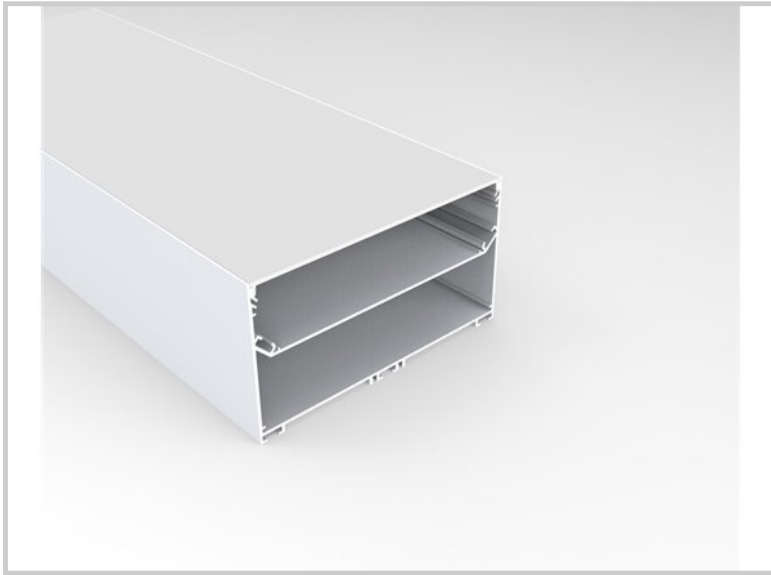

Reference: Z08700

Jupy S Z08700

Length (mm)	1000mm, 2000mm , 3000mm ou sur demande
Width (mm)	148
Height (mm)	80
Beam angle	120°
Finishing	Blanc mat
Diffuser	Opal
Fixation	Suspension
CDL type	Direct
Protection class	IP20
Matter	Aluminium
Warranty	5ans
Notes	Driver interne