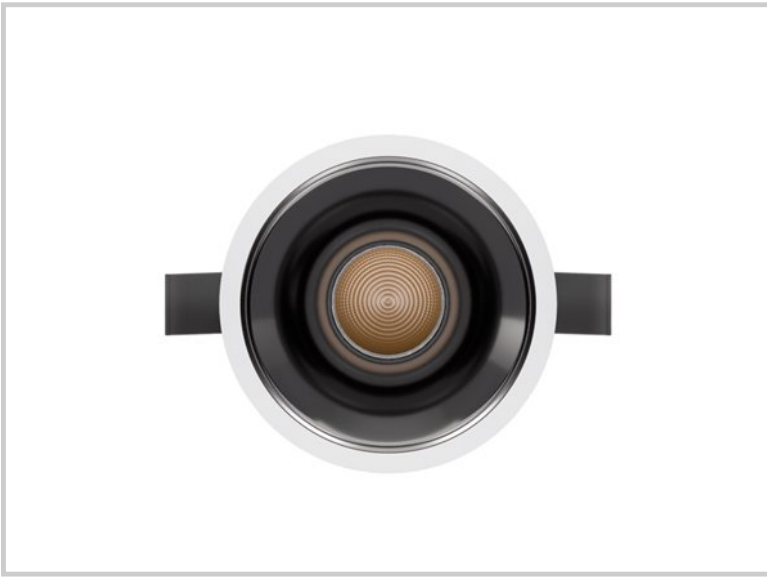

Reference: D41134

Kulo A 8W D41134

Diameter (mm)	Ø82
Embedding diameter (mm)	Ø75
Embedding depth (mm)	105
System power (W)	8W
Luminous flow (lm)	780lm
Voltage	220 - 240V AC 50/60Hz
Degree of protection	IP65 partie visible IP44 encastré
Luminaire life (h)	50'000
Driver lifetime (h)	50'000
Beam angle	38°
Finishing	White
Light source	Direct
UGR	<13
MacAdam	<3
IRC	>90
Fixation	Encastré
CDL type	Direct
Protection class	Classe II
Matter	Aluminium moulé sous pression
Warranty	5 years
Color temperature	3000K
Light regulation	On / Off
Operating temperature	-20 +40°C
Orientation	Non
Efficiency	98lm/W
Reflector	Nickelé noir