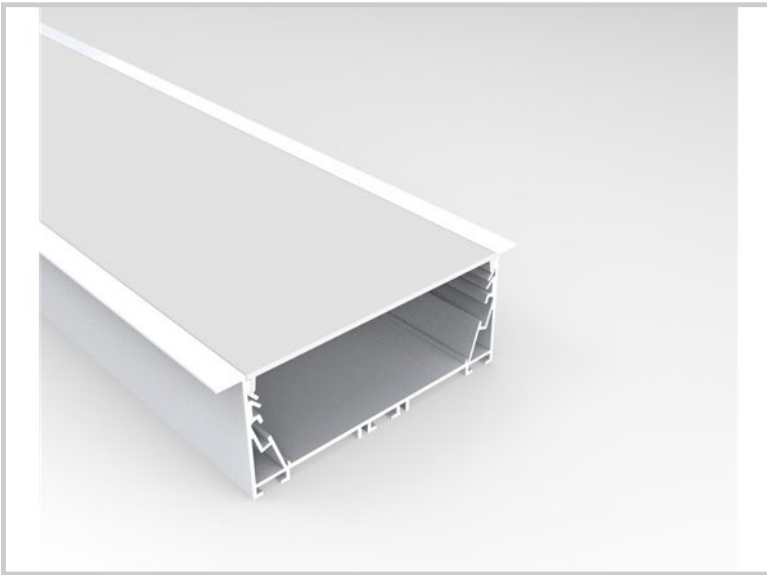

Reference: Z10200

Flamy E Z10200

Lenght (mm)	1000mm, 2000mm , 3000mm ou sur demande
Width (mm)	98
Height (mm)	42
Largeur encastrement (mm)	98
Embedding depth (mm)	42
Degree of protection	IP20
Beam angle	120°
Finishing	Noir mat
Diffuser	Opal
Fixation	Encastré
CDL type	Direct
Matter	Aluminium
Warranty	5ans