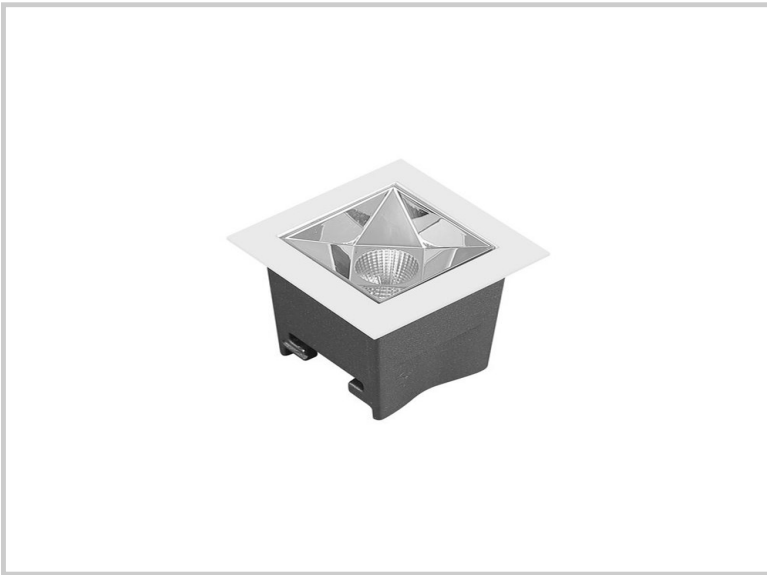

Reference: D40000

Kory X1 D40000

Lenght (mm)	45.5
Width (mm)	45.5
Height (mm)	50
Recessed length (mm)	40
Largeur encastrement (mm)	40
System power (W)	3W
Luminous flow (lm)	270lm
Voltage	200 - 240V AC
Degree of protection	IP20
Luminaire life (h)	50'000
Driver lifetime (h)	50'000
Beam angle	12°
Finishing	White
Light source	SMD
UGR	<19
IRC	>90
Fixation	Encastré
CDL type	Direct
Matter	Aluminium et plastique
Warranty	5ans
Color temperature	2700K
Light regulation	On / Off
Operating temperature	- 25°C +65°C
Orientation	Non
Efficiency	64lm/W
Reflector	Chromé
Flicker	Sans scintillement