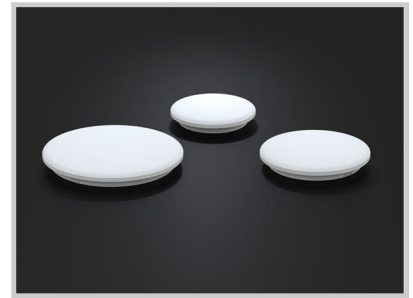

Reference: S1513

Zippy 275 S1513

Height (mm)	48
Diameter (mm)	Ø275
System power (W)	12W
Luminous flow (lm)	1200lm
Voltage	220-240V AC
Degree of protection	IP54
Luminaire life (h)	50'000
Driver lifetime (h)	50'000
Beam angle	120°
Finishing	White
Light source	SMD
IK resistance	IK08
IRC	>80
Diffuser	Opal
Fixation	Applique
CDL type	Direct
Protection class	Classe II
Matter	PC
Warranty	5ans
Color temperature	4000K
Light regulation	Dali
Operating temperature	-20°C~45°C
Presence detector	Oui
Light detector	Oui
Orientation	Non
Efficiency	~100lm/W