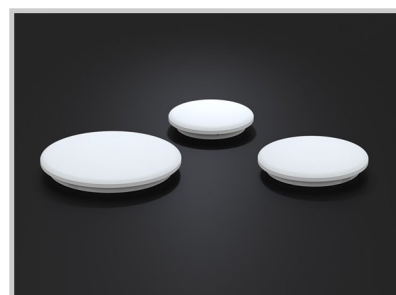

Reference: S1516

Zippy 275 S1516

Height (mm)	48
Diameter (mm)	Ø275
System power (W)	12W
Luminous flow (lm)	1200lm
Voltage	220-240V AC
Degree of protection	IP54
Luminaire life (h)	50'000
Driver lifetime (h)	50'000
Beam angle	120°
Finishing	White
Light source	SMD
IK resistance	IK08
IRC	>80
Diffuser	Opal
Fixation	Applique
CDL type	Direct
Protection class	Classe II
Matter	PC
Warranty	5ans
Color temperature	5700K
Light regulation	On / Off
Operating temperature	-20°C~45°C
Presence detector	Oui
Light detector	Oui
Orientation	Non
Efficiency	~100lm/W