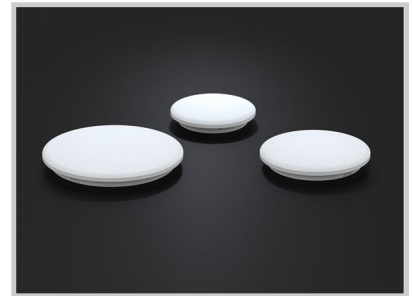

Reference: S1525

Zippy 275 S1525

Height (mm)	48
Diameter (mm)	Ø275
System power (W)	18W
Luminous flow (lm)	1200lm
Voltage	220-240V AC
Degree of protection	IP54
Luminaire life (h)	50'000
Driver lifetime (h)	50'000
Beam angle	120°
Finishing	White
Light source	SMD
IK resistance	IK08
IRC	>80
Diffuser	Opal
Fixation	Applique
CDL type	Direct
Protection class	Classe II
Matter	PC
Warranty	5ans
Color temperature	5000K
Light regulation	Dali
Operating temperature	-20°C~45°C
Presence detector	Oui
Light detector	Oui
Orientation	Non
Efficiency	~100lm/W