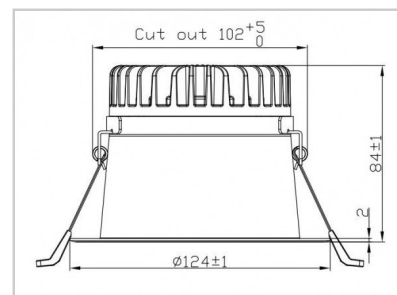

# LUXO100S D01183

|                               |              |
|-------------------------------|--------------|
| <b>Diameter (mm)</b>          | 200mm        |
| <b>System power (W)</b>       | 15W          |
| <b>Luminous flow (lm)</b>     | 1500lm       |
| <b>Voltage</b>                | 110-277Vac   |
| <b>Degree of protection</b>   | IP44         |
| <b>Luminaire life (h)</b>     | 50'000H      |
| <b>Driver lifetime (h)</b>    | 50'000H      |
| <b>Beam angle</b>             | 85°          |
| <b>Finishing</b>              | Noir         |
| <b>Light source</b>           | SMD2835      |
| <b>UGR</b>                    | 19           |
| <b>IK resistance</b>          | IK08         |
| <b>MacAdam</b>                | 4            |
| <b>Fixation</b>               | Suspendu     |
| <b>Driver output amperage</b> | 160mA-1100mA |
| <b>Driver output voltage</b>  | 24-42V       |
| <b>Protection class</b>       | Class ?      |
| <b>Warranty</b>               | 5 years      |
| <b>Color temperature</b>      | 5000K        |
| <b>Light regulation</b>       | DALI         |
| <b>Operating temperature</b>  | -20? ~40?    |