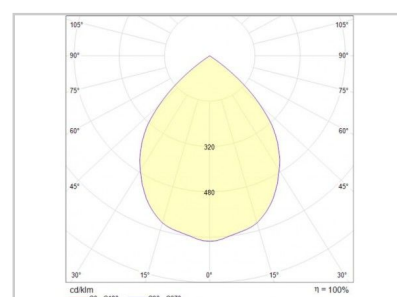

# LUXO100S D01183

|                               |              |
|-------------------------------|--------------|
| <b>Diameter (mm)</b>          | 200mm        |
| <b>System power (W)</b>       | 15W          |
| <b>Luminous flow (lm)</b>     | 1500lm       |
| <b>Voltage</b>                | 110-277Vac   |
| <b>Degree of protection</b>   | IP44         |
| <b>Luminaire life (h)</b>     | 50'000H      |
| <b>Driver lifetime (h)</b>    | 50'000H      |
| <b>Beam angle</b>             | 85°          |
| <b>Finishing</b>              | Noir         |
| <b>Light source</b>           | SMD2835      |
| <b>UGR</b>                    | 19           |
| <b>IK resistance</b>          | IK08         |
| <b>MacAdam</b>                | 4            |
| <b>Fixation</b>               | Suspendu     |
| <b>Driver output amperage</b> | 160mA-1100mA |
| <b>Driver output voltage</b>  | 24-42V       |
| <b>Protection class</b>       | Class ?      |
| <b>Warranty</b>               | 5 years      |
| <b>Color temperature</b>      | 5000K        |
| <b>Light regulation</b>       | DALI         |
| <b>Operating temperature</b>  | -20? ~40?    |