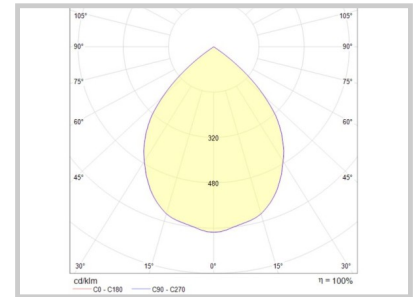

Reference: D01215

LUXO100A D01215

Diameter (mm)	100mm
System power (W)	15W
Luminous flow (lm)	1500lm
Voltage	110-277Vac
Degree of protection	IP44
Luminaire life (h)	50'000H
Driver lifetime (h)	50'000H
Beam angle	85°
Finishing	Chromé
Fixation	Applique
Driver output amperage	160mA-1100mA
Driver output voltage	24-42V
Protection class	Class II
Warranty	5 years
Color temperature	4000K
Light regulation	On-off
Operating temperature	-20°C ~40°C