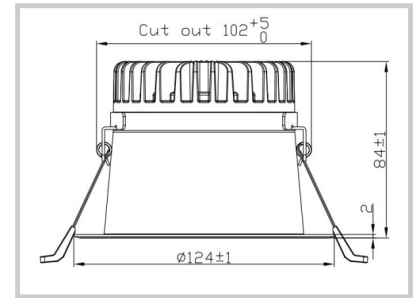

Reference: D01215

LUXO100A D01215

Diameter (mm)	100mm
System power (W)	15W
Luminous flow (lm)	1500lm
Voltage	110-277Vac
Degree of protection	IP44
Luminaire life (h)	50'000H
Driver lifetime (h)	50'000H
Beam angle	85°
Finishing	Chromé
Fixation	Applique
Driver output amperage	160mA-1100mA
Driver output voltage	24-42V
Protection class	Class II
Warranty	5 years
Color temperature	4000K
Light regulation	On-off
Operating temperature	-20°C ~40°C