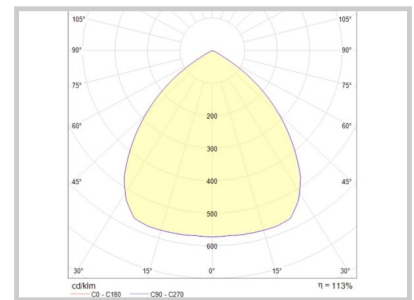

Reference: D01290

LUXO125E D01290

Diameter (mm)	125mm
System power (W)	15W
Luminous flow (lm)	1500lm
Voltage	110-277Vac
Degree of protection	IP44
Luminaire life (h)	50'000H
Driver lifetime (h)	50'000H
Beam angle	85°
Finishing	White
Light source	SMD2835
UGR	19
IK resistance	IK08
MacAdam	4
Fixation	Encastré
Driver output amperage	160mA-1100mA
Driver output voltage	24-42V
Protection class	Class II
Warranty	5 years
Color temperature	3000K
Light regulation	DALI
Operating temperature	-20°C ~40°C