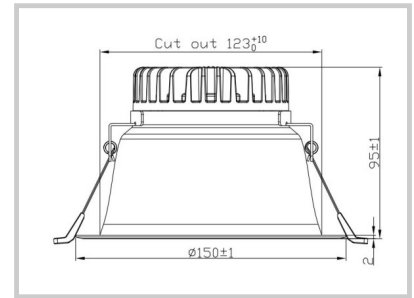

Reference: D01290

LUXO125E D01290

Diameter (mm)	125mm
System power (W)	15W
Luminous flow (lm)	1500lm
Voltage	110-277Vac
Degree of protection	IP44
Luminaire life (h)	50'000H
Driver lifetime (h)	50'000H
Beam angle	85°
Finishing	White
Light source	SMD2835
UGR	19
IK resistance	IK08
MacAdam	4
Fixation	Encastré
Driver output amperage	160mA-1100mA
Driver output voltage	24-42V
Protection class	Class II
Warranty	5 years
Color temperature	3000K
Light regulation	DALI
Operating temperature	-20°C ~40°C