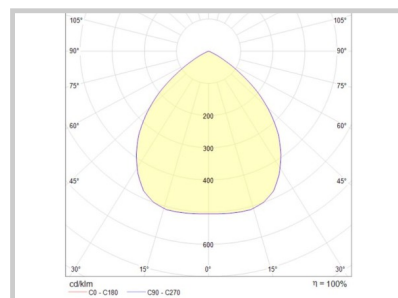

Reference: D01914

LUXO300E D01914

Diameter (mm)	300mm
System power (W)	20W
Luminous flow (lm)	2000lm
Voltage	110-277Vac
Degree of protection	IP44
Luminaire life (h)	50'000H
Driver lifetime (h)	50'000H
Beam angle	85°
Finishing	Yellow
Light source	SMD2835
UGR	19
IK resistance	IK08
MacAdam	4
Fixation	Encastré
Driver output amperage	160mA-1100mA
Driver output voltage	24-42V
Protection class	Class II
Warranty	5 years
Color temperature	3000K
Light regulation	On-off
Operating temperature	-20°C ~40°C