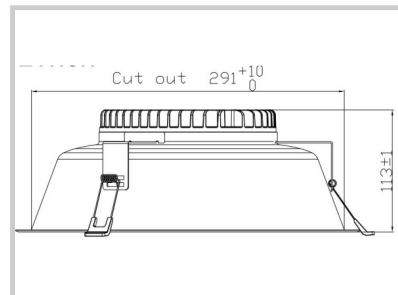

Reference: D01914

LUXO300E D01914

Diameter (mm)	300mm
System power (W)	20W
Luminous flow (lm)	2000lm
Voltage	110-277Vac
Degree of protection	IP44
Luminaire life (h)	50'000H
Driver lifetime (h)	50'000H
Beam angle	85°
Finishing	Yellow
Light source	SMD2835
UGR	19
IK resistance	IK08
MacAdam	4
Fixation	Encastré
Driver output amperage	160mA-1100mA
Driver output voltage	24-42V
Protection class	Class II
Warranty	5 years
Color temperature	3000K
Light regulation	On-off
Operating temperature	-20°C ~40°C