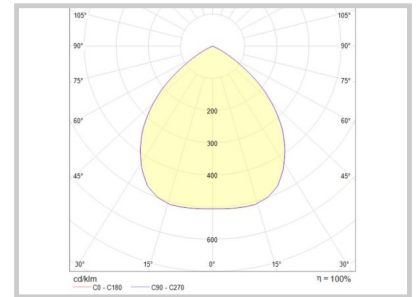

Reference: D01924

LUXO300E D01924

Diameter (mm)	300mm
System power (W)	20W
Luminous flow (lm)	2000lm
Voltage	110-277Vac
Degree of protection	IP44
Luminaire life (h)	50'000H
Driver lifetime (h)	50'000H
Beam angle	85°
Finishing	Chromé
Fixation	Encastré
Driver output amperage	160mA-1100mA
Driver output voltage	24-42V
Protection class	Class II
Warranty	5 years
Color temperature	5000K
Light regulation	DALI
Operating temperature	-20°C ~40°C