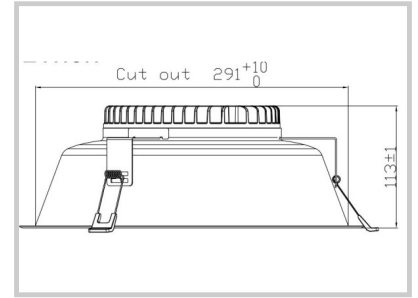

Reference: D01924

LUXO300E D01924

Diameter (mm)	300mm
System power (W)	20W
Luminous flow (lm)	2000lm
Voltage	110-277Vac
Degree of protection	IP44
Luminaire life (h)	50'000H
Driver lifetime (h)	50'000H
Beam angle	85°
Finishing	Chromé
Fixation	Encastré
Driver output amperage	160mA-1100mA
Driver output voltage	24-42V
Protection class	Class II
Warranty	5 years
Color temperature	5000K
Light regulation	DALI
Operating temperature	-20°C ~40°C