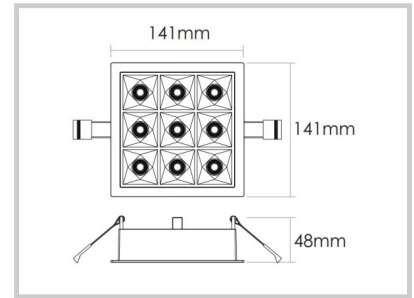

Reference: D20223

HALO9E D20223

Length (mm)	141
Width (mm)	141
Depth (mm)	48
Largeur encastrement (mm)	130
Embedding depth (mm)	130
System power (W)	8W
Luminous flow (lm)	850lm
Voltage	200-240V AC
Degree of protection	IP20
Luminaire life (h)	50'000H
Driver lifetime (h)	50'000H
Beam angle	65°
Finishing	Black -RAL7021
Light source	LED 3535
UGR	17
MacAdam	3
IRC	80
Diffuser	PC
Fixation	Encastré
CDL type	Direct
Driver brand	Osram
Driver output amperage	250mA
Driver output voltage	25-42V
Protection class	Class II
Matter	
Warranty	5 years
Color temperature	5000K
Light regulation	On-off
Operating temperature	-20°C ~40°C