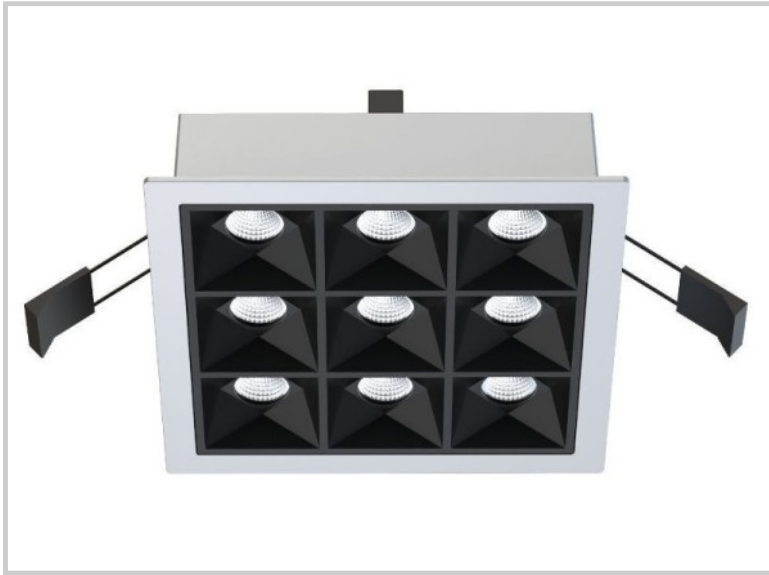

Reference: D20223

HALO9E D20223

Length (mm)	141
Width (mm)	141
Depth (mm)	48
Largeur encastrement (mm)	130
Embedding depth (mm)	130
System power (W)	8W
Luminous flow (lm)	850lm
Voltage	200-240V AC
Degree of protection	IP20
Luminaire life (h)	50'000H
Driver lifetime (h)	50'000H
Beam angle	65°
Finishing	Black -RAL7021
Light source	LED 3535
UGR	17
MacAdam	3
IRC	80
Diffuser	PC
Fixation	Encastré
CDL type	Direct
Driver brand	Osram
Driver output amperage	250mA
Driver output voltage	25-42V
Protection class	Class II
Matter	
Warranty	5 years
Color temperature	5000K
Light regulation	On-off
Operating temperature	-20°C ~40°C