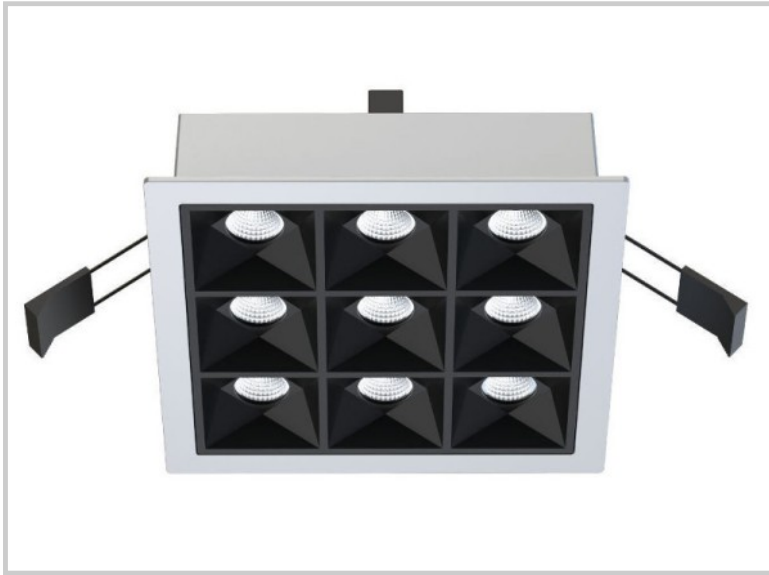

Reference: D20350

HALO9E D20350

Length (mm)	141
Width (mm)	141
Depth (mm)	48
Largeur encastrement (mm)	130
Embedding depth (mm)	130
System power (W)	18W
Luminous flow (lm)	1900lm
Voltage	200-240V AC
Degree of protection	IP20
Luminaire life (h)	50'000H
Driver lifetime (h)	50'000H
Beam angle	65°
Finishing	Black -RAL7021
Light source	LED 3535
UGR	17
MacAdam	3
IRC	80
Diffuser	PC
Fixation	Encastré
CDL type	Direct
Driver brand	BOKE
Driver output amperage	600mA
Driver output voltage	3-42V
Protection class	Class II
Matter	
Warranty	5 years
Color temperature	3000K
Light regulation	DALI
Operating temperature	-20°C ~40°C