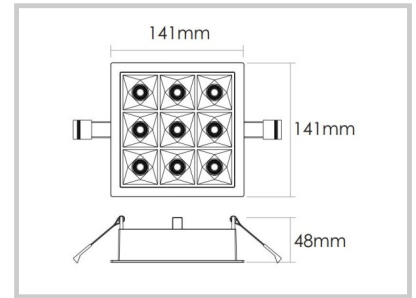

Reference: D20350

HALO9E D20350

Length (mm)	141
Width (mm)	141
Depth (mm)	48
Largeur encastrement (mm)	130
Embedding depth (mm)	130
System power (W)	18W
Luminous flow (lm)	1900lm
Voltage	200-240V AC
Degree of protection	IP20
Luminaire life (h)	50'000H
Driver lifetime (h)	50'000H
Beam angle	65°
Finishing	Black -RAL7021
Light source	LED 3535
UGR	17
MacAdam	3
IRC	80
Diffuser	PC
Fixation	Encastré
CDL type	Direct
Driver brand	BOKE
Driver output amperage	600mA
Driver output voltage	3-42V
Protection class	Class II
Matter	
Warranty	5 years
Color temperature	3000K
Light regulation	DALI
Operating temperature	-20°C ~40°C