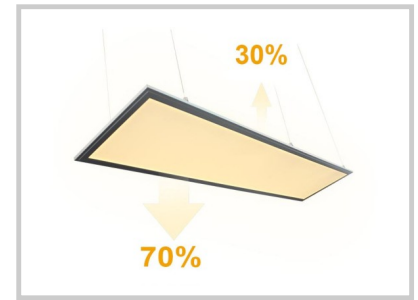

## UPDN3030 P04050

Recessed length (mm)	295mm
Largeur encastrement (mm)	295
Embedding depth (mm)	10
System power (W)	12W
Luminous flow (lm)	1126lm
Voltage	24-30V
Degree of protection	IP40
Luminaire life (h)	50'000H
Driver lifetime (h)	90'000H
Beam angle	120°
Light source	SMD2835
UGR	22
IK resistance	IK06
MacAdam	3
IRC	80
Fixation	Suspendu
Driver brand	Lifud
Driver output amperage	0.35A
Driver output voltage	220-240V
Warranty	3 years
Color temperature	3000K
Light regulation	On-off
Operating temperature	0° - 40°